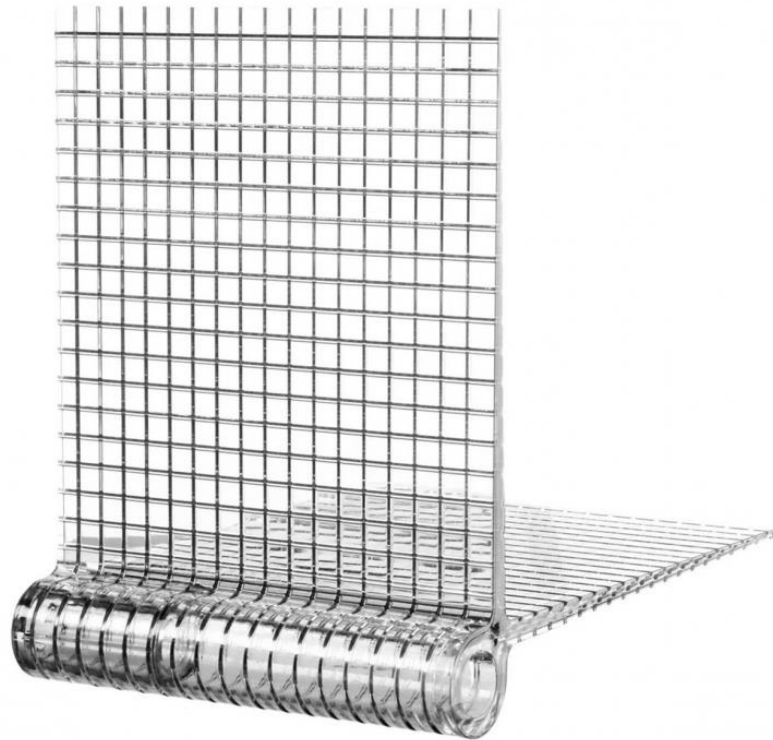

Kite

Kite Shelf is the essentially styled shelf which is as light as a kite. Thanks to its small size, it adapts easily to all spaces and can be used to create different arrangements.

Brand: **KARTELL**

Item type: Shelf

Item code: 8060/B4

Designer: Patricia Urquiola

Color: Crystal

Dimension: 23 x 23 x 17.5 cm

Please click the link for more option and finishes:

https://www.kartell.com/IT/it/patricia-urquiola/kite-shelf/08060?variantName=x_colorVariant&variantValue=B4