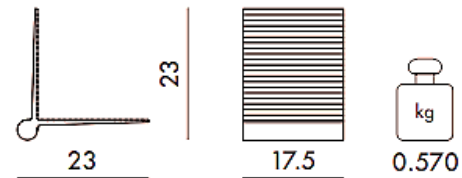

Kite

Kite Shelf is the essentially styled shelf which is as light as a kite. Thanks to its small size, it adapts easily to all spaces and can be used to create different arrangements.

Brand: **KARTELL**

Item type: Shelf

Item code: 8060/B4

Designer: Patricia Urquiola

Color: Crystal

Dimension: 23 x 23 x 17.5 cm

Please click the link for more option and finishes:

https://www.kartell.com/IT/it/patricia-urquiola/kite-shelf/08060?variantName=x_colorVariant&variantValue=B4